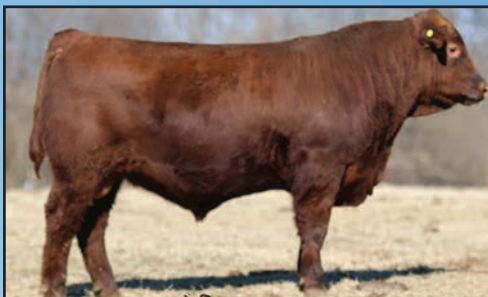

Ozark Bull and Female Sale

March 7, 2015

Selling 150 Bulls and 30 Females 18 month old and yearling bulls

White's Livestock Center • Diamond, Missouri • 1 PM CST
The Bulls and Females are born, raised and developed in the Midwest

LSF SRR STANDOUT 4073B • #1682028

Redemption x Enterprise x Enterprise

HERD 127 GRID 53 CED 10 BW -2.5 WW 75 YW 136 MK 26 ME 5 HPG 10
 CEM 7 STAY 10 MB 0.43 YG 0.32 CW 48 REA -0.06 BF 0.04
A maternal brother to Genex super sire Conqueror

LSF BRA BIG SPREAD 4652B • #1689596

Redemption x Bank Statement x Packer

HERD 151 GRID 53 CED 10 BW -3.2 WW 71 YW 123 MK 18 ME 4 HPG 6
 CEM 3 STAY 15 MB 0.64 YG 0.01 CW 39 REA 0.47 BF 0.0
Incredible muscle definition in this herd bull