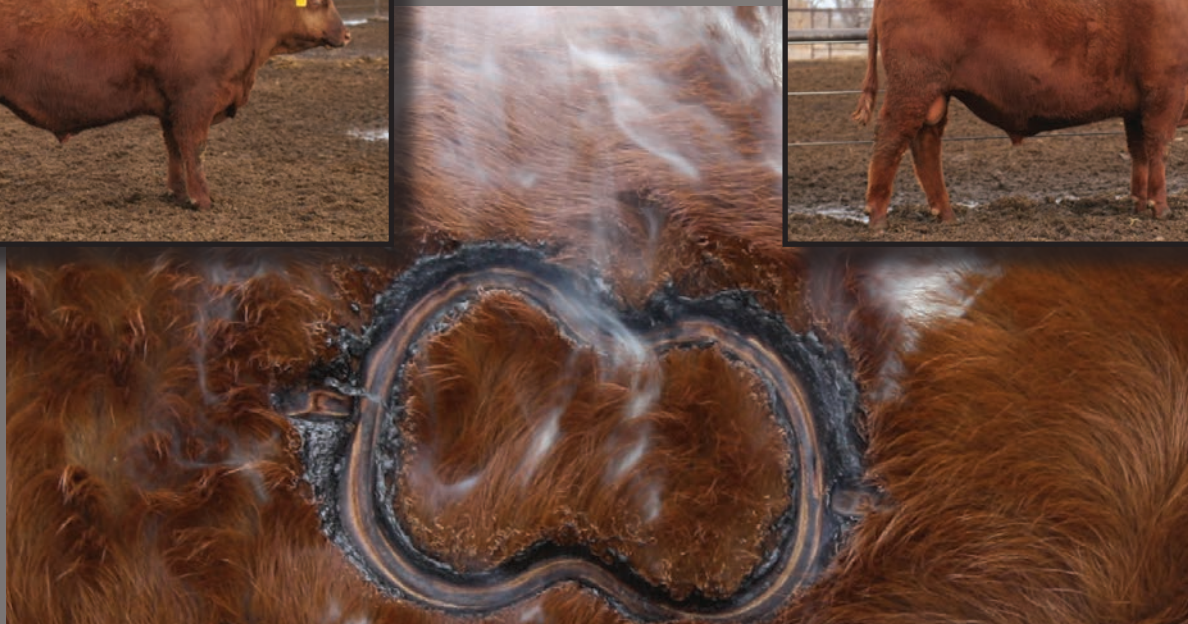

The Quality is Bred in before the Brand goes on!

Deep, Thick and Balanced: 7 CED, 104 YW, .76 MARB & .54 REA with 120 IMR & REA ratios!

Heifer Bull Deluxe - Top 3% CED EPD with a 203 IMF ratio & .96 MARB EPD.

Cow Herd Builder with Power! Top 2% HPG, 5% CEM & 22% STAY. Loads of muscle with 112 IMF & ADG ratios and 108 YW ratio.

Spread Bull Deluxe - 11 CED to 109 YW EPD 128 REA ratio with 120 ADG & 113 YW ratios.

SCHULER
red-angus

32nd Annual Production Sale

Thursday, March 27, 2014 • at the ranch, Bridgeport, NE
110 Red Angus Bulls & 35 Schuler Red Composite Bulls
Request your sale catalog today!

This sale will be broadcast live on the internet.