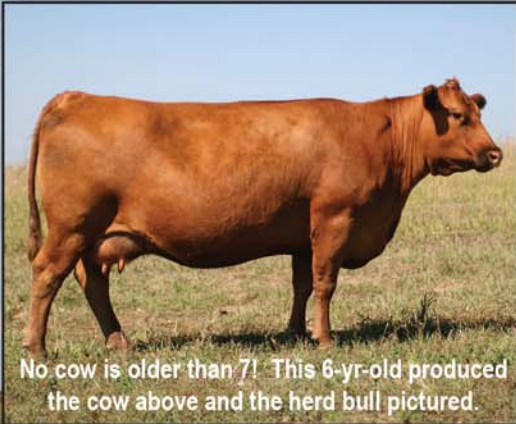

# Every Female Sells...

The Gosey cow herd is young - the oldest cow to sell is only 7. The Dispersal of this herd will be the first time the Goseys have offered seedstock cows for sale. Since its inception this herd has been rigorously culled for performance and reproductive efficiency.

Schuler Envy Daughter with average Progeny ratios of: 106 WW, 106 YW, 107%IMF, 113 REA

No cow is older than 7! This 6-yr-old produced the cow above and the herd bull pictured.

3-yr-old Herd Sire by Double Design is stout, thick & Top 7% for HerdBuilder Index!