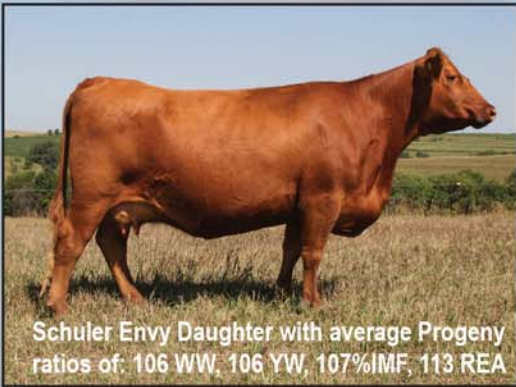

# Every Female Sells...

The Gosey cow herd is young - the oldest cow to sell is only 7. The Dispersal of this herd will be the first time the Goseys have offered seedstock cows for sale. Since its inception this herd has been rigorously culled for performance and reproductive efficiency.

Schuler Envy Daughter with average Progeny ratios of: 106 WW, 106 YW, 107%IMF, 113 REA

No cow is older than 7! This 6-yr-old produced the cow above and the herd bull pictured.

3-yr-old Herd Sire by Double Design is stout, thick & Top 7% for HerdBuilder Index!

Schuler Envy heifer calf weaned at 106 WW ratio out of a 102.3 MPPA dam.

Schuler First Down heifer calf out of a 102.7 MPPA dam. Top 10% HerdBuilder Index.