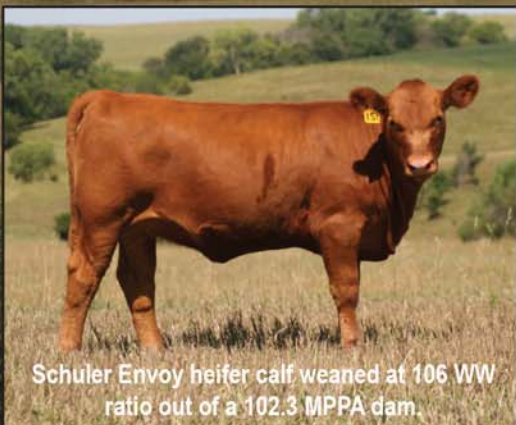

# Every Female Sells...

The Gosey cow herd is young - the oldest cow to sell is only 7. The Dispersal of this herd will be the first time the Goseys have offered seedstock cows for sale. Since its inception this herd has been rigorously culled for performance and reproductive efficiency.

Schuler Envy Daughter with average Progeny ratios of: 106 WW, 106 YW, 107%IMF, 113 REA

No cow is older than 7! This 6-yr-old produced the cow above and the herd bull pictured.

3-yr-old Herd Sire by Double Design is stout, thick & Top 7% for HerdBuilder Index!

Schuler Envy heifer calf weaned at 106 WW ratio out of a 102.3 MPPA dam.

Schuler First Down heifer calf out of a 102.7 MPPA dam. Top 10% HerdBuilder Index.