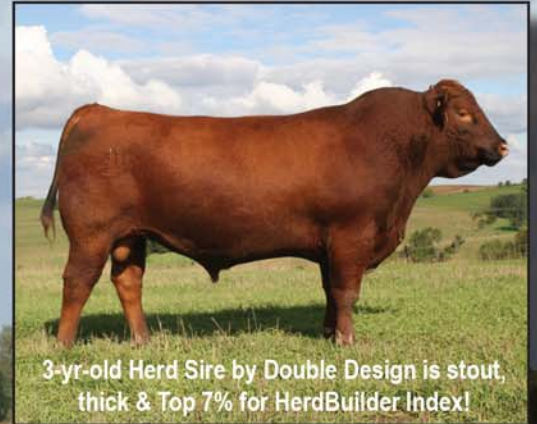

# Every Female Sells...

The Gosey cow herd is young - the oldest cow to sell is only 7. The Dispersal of this herd will be the first time the Goseys have offered seedstock cows for sale. Since its inception this herd has been rigorously culled for performance and reproductive efficiency.

Schuler Envy Daughter with average Progeny ratios of: 106 WW, 106 YW, 107%IMF, 113 REA

No cow is older than 7! This 6-yr-old produced the cow above and the herd bull pictured.

3-yr-old Herd Sire by Double Design is stout, thick & Top 7% for HerdBuilder Index!

Schuler Envy heifer calf weaned at 106 WW ratio out of a 102.3 MPPA dam.

Schuler First Down heifer calf out of a 102.7 MPPA dam. Top 10% HerdBuilder Index.